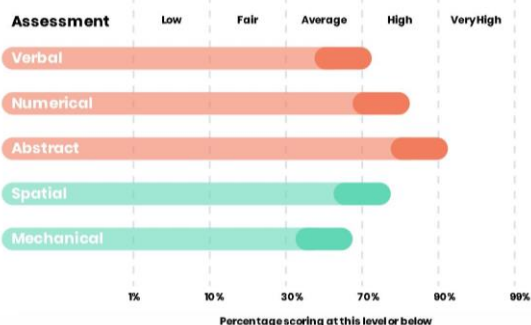

Results can be immediate, or schools can choose to release them later and results can be shared with parents via the online accounts that will be generated upon sign up.

Why should you sign up to do the Morrisby Profile?

- Gives a fascinating insight into inner strengths and abilities, preferences, motivations, and personality type
- Helps make important decisions such as which subjects to take or what the next steps could be based on their preferences
- Provides careers suggestions best suited to their inner strengths and abilities plus advice on the routes to those careers and makes appropriate recommendations
- Offers access to over 600 career descriptions including videos, case studies and useful links
- All accounts include a 'login for life' which gives users the ability to develop and refresh their profile and seek support over time

Next steps

Please take note of how the school will be running the sessions and contact the school if you have any questions regarding that.

Morrisby is registered with the Information Commissioner's Office as an organisation that processes personal data under number Z5657144. All personal data is stored securely in accordance with the EU General Data Protection Regulation (Regulation (EU) 2016/679).